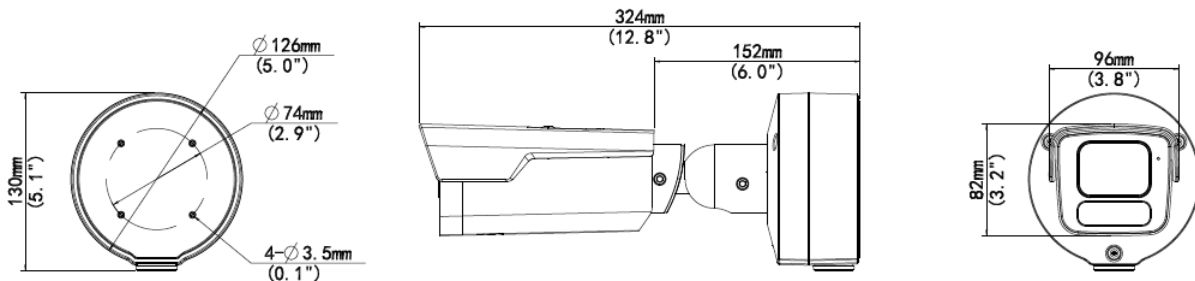

Safety	CE-LVD (EN 62368-1) CB (IEC 62368-1) UL/CUL (UL 62368-1, CAN/CSA C22.2 No. 62368-1)
Environment	CE-RoHS (2011/65/EU;(EU)2015/863); WEEE (2012/19/EU)
Protection	IP67 (IEC 60529) IK10 (IEC 62262)
General	
Power	DC 12V±25%, PoE (IEEE 802.3af)
	Power consumption: Max 9.5W
Power Interface	∅ 5.5mm coaxial power plug
Dimensions (L × W × H)	324 × 126 × 130mm (12.8" × 5.0" × 5.1")
Weight	1.48kg (3.26lb)
Material	Metal+Plastic
Working Environment	-30°C ~ 60°C (-22°F ~ 140°F), Humidity: ≤95% RH (non-condensing)
Storage Environment	-30°C ~ 60°C (-22°F ~ 140°F), Humidity: ≤95% RH (non-condensing)
Surge Protection	6KV
Reset Button	Support
Web Client Language	20 Languages Traditional Chinese, English, Simplified Chinese, Polish, German, Russian, French, Korean, Dutch, Czech, Portuguese (Europe), Portuguese (Brazil), Japanese, Thai, Turkish, Spanish (Latin America), Spanish (Europe), Hungarian, Italian, Vietnamese

Dimensions

Accessories

TR-UP06-C-IN

Pole Mount